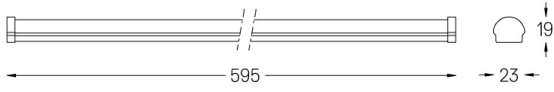

Maximum length of the sum of the modules: ≤4m.

LED CRI>80 / >50.000h, L80/B50 / 3-step MacAdam.
IP44 | 48Vdc

LED	2500K	Light Source	Luminaire
Power	9W	9W	9W
Flux	960lm	800lm	800lm
Efficiency	107lm/W	89lm/W	89lm/W
LOR	-	83%	83%
UGR	-	-	-

Beam angle
Diffuse

Application

Weight
0,18Kg

mm

Finishes

● .25 Frost

Included

Fitting accessories 0°
34x19x7mm