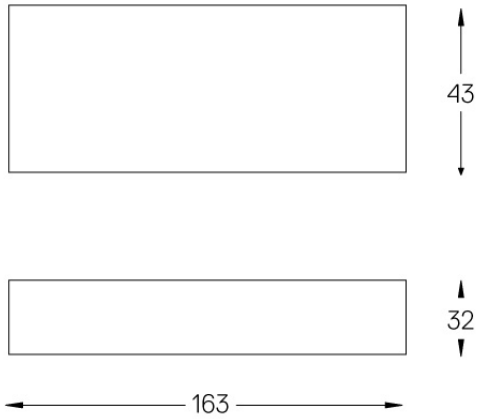

Limit

Power Supply 30W

18821

Driver until 30W, 220/230Vac.
The driver's power should be higher than, and close to, the sum of the power of the modules.

Weight
0,440Kg