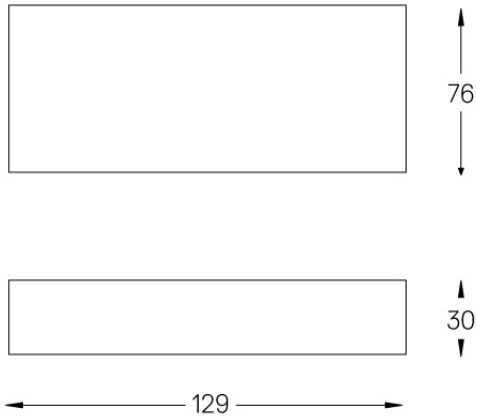

Limit

Power Supply 55W

18822

Driver until 55W, 220/230Vac.
The driver's power should be higher than, and close to, the sum of the power of the modules.

Weight
0,250Kg