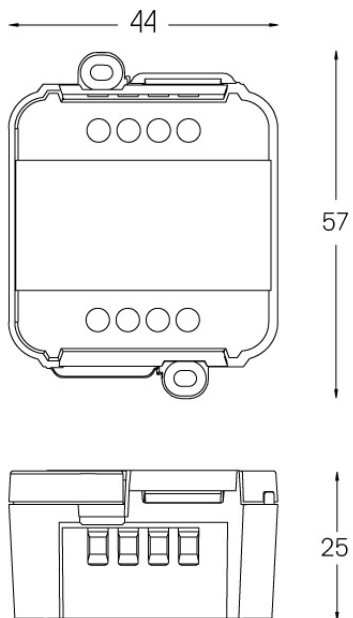

Weight
0,04Kg