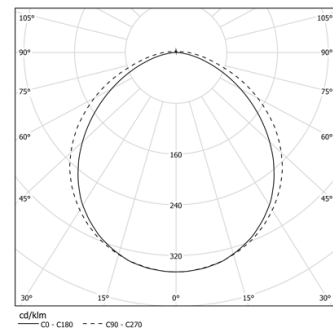

Maximum length of the sum of the modules: ≤4m.

LED CRI>80 / >50.000h, L80/B50 / 3-step MacAdam.
IP44 | 48Vdc

LED	2200K	Light Source	Luminaire
Power	14W	14W	14W
Flux	1320lm	1110lm	1110lm
Efficiency	94lm/W	79lm/W	79lm/W
LOR	-	-	84%
UGR	-	-	-

Beam angle
Diffuse

Application

Weight
0,27Kg

mm

Finishes

● .25 Frost

Included

Fitting accessories 0°
34x19x7mm