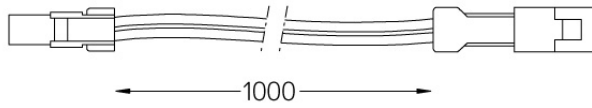

Limit

Extension cable

18107

Extension cable for Limit.
Optional
Includes male and female plug
connector

Weight
0,012Kg