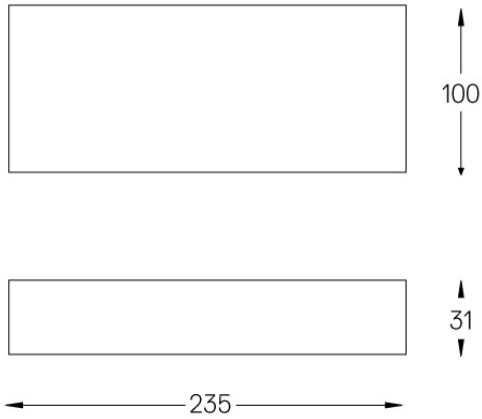

Limit

Power Supply 150W

18824

Driver until 150W, 220/230Vac.
The driver's power should be higher than, and close to, the sum of the power of the modules.

Weight
0,950Kg