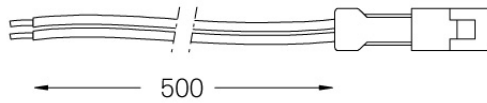

Optional

18107 Extension cable

2x0,35mm² (1m)

18108 Extension cable

2x0,35mm² (5m)

18831 Fitting accessories 45°

45x19,5x20mm

Limit

Power cable

18105

Power cable for Limit.
Includes female connector at one
end.

Weight
0,0064Kg

Limit

Power cable

18106

Power cable for Limit.
Includes female connector at one end.