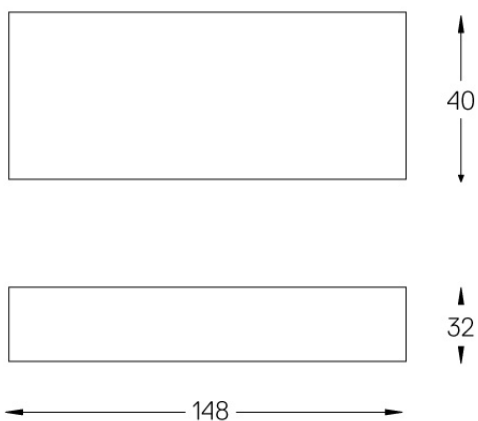

Limit

Power Supply 16W

18820

Driver until 16W, 220/230Vac.
The driver's power should be higher than, and close to, the sum of the power of the modules.

Weight
0,210Kg