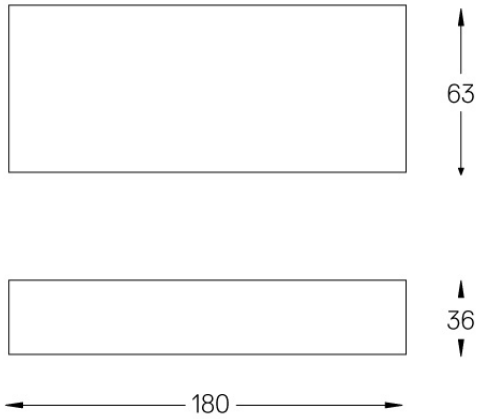

Limit

Power Supply 75W

18823

Driver until 75W, 220/230Vac.
The driver's power should be higher than, and close to, the sum of the power of the modules.

Weight
0,8Kg