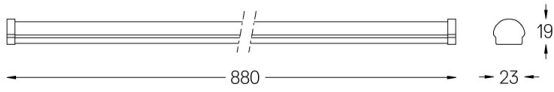

Maximum length of the sum of the modules: ≤4m.

LED CRI>80 / >50.000h, L80/B50 / 3-step MacAdam.
IP44 | 48Vdc

LED	2200K	Light Source	Luminaire
Power	14W	14W	14W
Flux	1320lm	1110lm	1110lm
Efficiency	94lm/W	79lm/W	79lm/W
LOR	-	-	84%
UGR	-	-	-

Beam angle
Diffuse

Application

Weight
0,27Kg

mm

Finishes

● .25 Frost

Included

Fitting accessories 0°
34x19x7mm