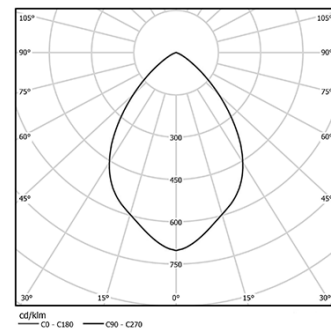

Tempered clear glass diffuser.

Recessed housing and driver supplied separately.

Values for 700mA. For 350mA estimate half of the indicated values.

LED CRI>80 / >50.000h, L80/B10 / 3-step MacAdam
IP67 | 350mA / 700mA

LED	4000K	Light Source	Luminaire
Power		2,2W	2,2W
Flux		305lm	230lm
Efficiency		139lm/W	105lm/W
LOR		-	75%
UGR		-	<28

Beam angle
Wide flood 75°

Application

Weight
0,07Kg

Finishes

- .01 White / RAL 9010
- .02 Black / RAL 9005
- .12 Brushed stainless steel
- .34 Rust