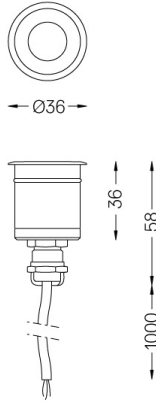

2,2W / 230lm / 4000K / On/Off / Wide flood
75° / Ø36mm

62734

Design: O/M

Ground-recessed luminaire made of anodised aluminium body with 25-micron maximum corrosion resistance anodization and frame in aluminium matt finish.

Tempered clear glass diffuser.

Recessed housing and driver supplied separately.

Values for 700mA. For 350mA estimate half of the indicated values.

LED CRI>80 / >50.000h, L80/B10 / 3-step MacAdam
IP67 | 350mA / 700mA

LED	4000K	Light Source	Luminaire
Power		2,2W	2,2W
Flux		305lm	230lm
Efficiency		139lm/W	105lm/W
LOR		-	75%
UGR		-	<28

Beam angle
Wide flood 75°

Application

Weight
0,07Kg

Finishes

- .01 White / RAL 9010
- .02 Black / RAL 9005
- .12 Brushed stainless steel
- .34 Rust