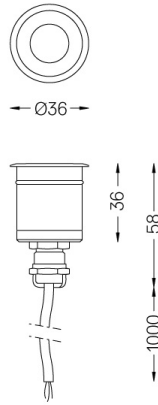

2,2W / 160lm / 3000K / On/Off / Wide flood
75° / Ø36mm

62730

Design: O/M

Ground-recessed luminaire made of anodised aluminium body with 25-micron maximum corrosion resistance anodization and frame in aluminium matt finish.

Tempered clear glass diffuser.

Recessed housing and driver supplied separately.

Values for 700mA. For 350mA estimate half of the indicated values.

LED CRI>90 / >50.000h, L80/B10 / 3-step MacAdam
IP67 | 350mA / 700mA

LED	3000K	Light Source	Luminaire
Power		2,2W	2,2W
Flux		215lm	160lm
Efficiency		98lm/W	73lm/W
LOR		-	74%
UGR		-	<28

Beam angle
Wide flood 75°

Application

Weight
0,07Kg

Finishes

- .01 White / RAL 9010
- .02 Black / RAL 9005
- .12 Brushed stainless steel
- .34 Rust