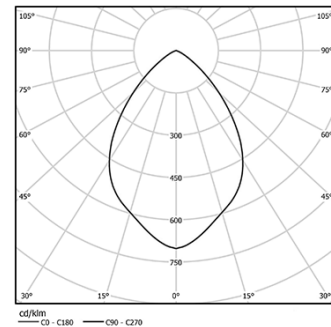

2,2W / 160lm / 3000K / On/Off / Wide flood
75° / Ø36mm

62730

Design: O/M

Ground-recessed luminaire made of anodised aluminium body with 25-micron maximum corrosion resistance anodization and frame in aluminium matt finish.

Tempered clear glass diffuser.

Recessed housing and driver supplied separately.

Values for 700mA. For 350mA estimate half of the indicated values.

LED CRI>90 / >50.000h, L80/B10 / 3-step MacAdam
IP67 | 350mA / 700mA

LED	3000K	Light Source	Luminaire
Power		2,2W	2,2W
Flux		215lm	160lm
Efficiency		98lm/W	73lm/W
LOR		-	74%
UGR		-	<28

Beam angle
Wide flood 75°

Application

Weight
0,07Kg

Finishes

- .01 White / RAL 9010
- .02 Black / RAL 9005
- .12 Brushed stainless steel
- .34 Rust