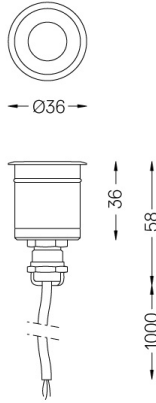

2,2W / 160lm / 3000K / On/Off / Wide flood
75° / Ø36mm

62730

Design: O/M

Ground-recessed luminaire made of anodised aluminium body with 25-micron maximum corrosion resistance anodization and frame in aluminium matt finish.

Tempered clear glass diffuser.

Recessed housing and driver supplied separately.

Values for 700mA. For 350mA estimate half of the indicated values.

LED CRI>90 / >50.000h, L80/B10 / 3-step MacAdam
IP67 | 350mA / 700mA

LED	3000K	Light Source	Luminaire
Power		2,2W	2,2W
Flux		215lm	160lm
Efficiency		98lm/W	73lm/W
LOR		-	74%
UGR		-	<28

Beam angle
Wide flood 75°

Application

Weight
0,07Kg

Finishes

- .01 White / RAL 9010
- .02 Black / RAL 9005
- .12 Brushed stainless steel
- .34 Rust