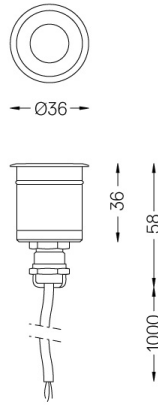

2,2W / 180lm / 3000K / Medium 21° /
Ø36mm

62728

Design: O/M

Ground-recessed luminaire made of anodised aluminium body with 25-micron maximum corrosion resistance anodization and frame in aluminium matt finish.

Tempered clear glass diffuser.

Recessed housing and driver supplied separately.

Values for 700mA. For 350mA estimate half of the indicated values.

LED CRI>90 / >50.000h, L80/B10 / 3-step MacAdam
IP67 | 350mA / 700mA

LED	3000K	Light Source	Luminaire
Power		2,2W	2,2W
Flux		215lm	180lm
Efficiency		98lm/W	82lm/W
LOR		-	84%
UGR		-	<19

Beam angle
Medium 21°

Application

Weight
0,07Kg

Finishes

- .01 White / RAL 9010
- .02 Black / RAL 9005
- .12 Brushed stainless steel
- .34 Rust