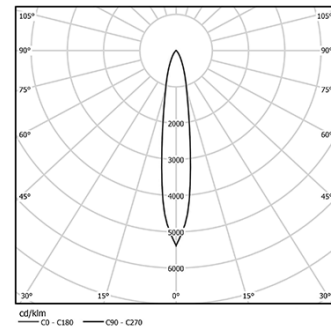

Tempered clear glass diffuser.

Recessed housing and driver supplied separately.

Values for 700mA. For 350mA estimate half of the indicated values.

LED CRI>90 / >50.000h, L80/B10 / 3-step MacAdam
IP67 | 350mA / 700mA

LED	3000K	Light Source	Luminaire
Power		2,2W	2,2W
Flux		215lm	180lm
Efficiency		98lm/W	82lm/W
LOR		-	84%
UGR		-	<19

Beam angle
Medium 21°

Application

Weight
0,07Kg

Finishes

- .01 White / RAL 9010
- .02 Black / RAL 9005
- .12 Brushed stainless steel
- .34 Rust