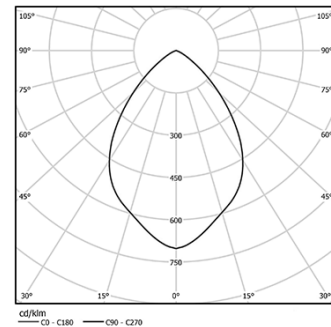

2,2W / 150lm / 2700K / Wide flood 75° / Ø36mm

62726

Design: O/M

Ground-recessed luminaire made of anodised aluminium body with 25-micron maximum corrosion resistance anodization and frame in aluminium matt finish.

Tempered clear glass diffuser.

Recessed housing and driver supplied separately.

Values for 700mA. For 350mA estimate half of the indicated values.

LED CRI>90 / >50.000h, L80/B10 / 3-step MacAdam
IP67 | 350mA / 700mA

LED	2700K	Light Source	Luminaire
Power		2,2W	2,2W
Flux		200lm	150lm
Efficiency		91lm/W	68lm/W
LOR		-	75%
UGR		-	<28

Beam angle
Wide flood 75°

Application

Weight
0,07Kg

Finishes

- .01 White / RAL 9010
- .02 Black / RAL 9005
- .12 Brushed stainless steel
- .34 Rust