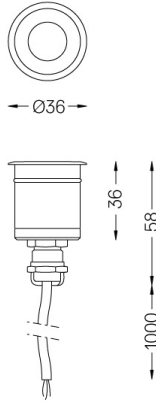

2,2W / 150lm / 2700K / Wide flood 75° / Ø36mm

62726

Design: O/M

Ground-recessed luminaire made of anodised aluminium body with 25-micron maximum corrosion resistance anodization and frame in aluminium matt finish.

Tempered clear glass diffuser.

Recessed housing and driver supplied separately.

Values for 700mA. For 350mA estimate half of the indicated values.

LED CRI>90 / >50.000h, L80/B10 / 3-step MacAdam
IP67 | 350mA / 700mA

LED	2700K	Light Source	Luminaire
Power		2,2W	2,2W
Flux		200lm	150lm
Efficiency		91lm/W	68lm/W
LOR		-	75%
UGR		-	<28

Beam angle
Wide flood 75°

Application

Weight
0,07Kg

Finishes

- .01 White / RAL 9010
- .02 Black / RAL 9005
- .12 Brushed stainless steel
- .34 Rust