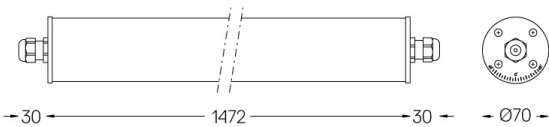

## Tubo 70

34W / 4675lm / 4000K / On/Off / Diffuse / 1472mm

62691

Design: Eduardo Souto de Moura  
Surface or pendant luminaire with tubular shock-resistant frosted polycarbonate body with 70mm diameter.  
Clear polycarbonate end caps with marked installation angles. Supplied with 30mm plastic cable gland that prevents condensation within luminaire. Fitting accessories ordered separately.

LED CRI>80 / >50.000h, L80/B10 / 3-step MacAdam  
Power supply included.  
IP67 | IK08 | 230Vac | 50/60Hz

LED	4000K	Light Source	Luminaire
Power		34W	40W
Flux		6500lm	4675lm
Efficiency		191lm/W	117lm/W
LOR		-	72%
UGR		-	<28

Beam angle  
Diffuse

Application

Weight  
1,7Kg

Finishes

● .25 Frost

Mandatory

43707 Surface fitting accessory

43709 Pendant fitting accessory