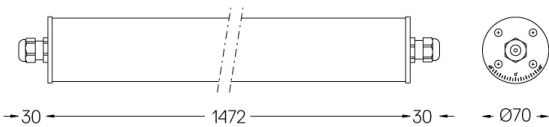

Tubo 70

34W / 4675lm / 4000K / On/Off / Diffuse / 1472mm

62691

Design: Eduardo Souto de Moura
 Surface or pendant luminaire with tubular shock-resistant frosted polycarbonate body with 70mm diameter.
 Clear polycarbonate end caps with marked installation angles. Supplied with 30mm plastic cable gland that prevents condensation within luminaire. Fitting accessories ordered separately.

LED CRI>80 / >50.000h, L80/B10 / 3-step MacAdam
 Power supply included.
 IP67 | IK08 | 230Vac | 50/60Hz

LED	4000K	Light Source	Luminaire
Power		34W	40W
Flux		6500lm	4675lm
Efficiency		191lm/W	117lm/W
LOR		-	72%
UGR		-	<28

Beam angle
Diffuse

Application

Weight
1,7Kg

Finishes

● .25 Frost

Mandatory

43707 Surface fitting accessory
 43709 Pendant fitting accessory

Optional