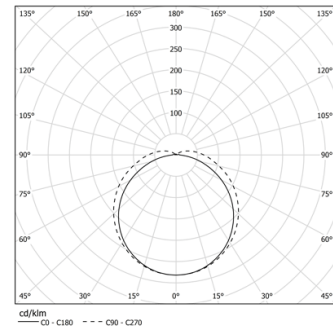

## Tubo 70

34W / 4675lm / 4000K / On/Off / Diffuse / 1472mm

62691

Design: Eduardo Souto de Moura  
Surface or pendant luminaire with tubular shock-resistant frosted polycarbonate body with 70mm diameter.  
Clear polycarbonate end caps with marked installation angles. Supplied with 30mm plastic cable gland that prevents condensation within luminaire. Fitting accessories ordered separately.

LED CRI>80 / >50.000h, L80/B10 / 3-step MacAdam  
Power supply included.  
IP67 | IK08 | 230Vac | 50/60Hz

LED	4000K	Light Source	Luminaire
Power		34W	40W
Flux		6500lm	4675lm
Efficiency		191lm/W	117lm/W
LOR		-	72%
UGR		-	<28

Beam angle  
Diffuse

Application

Weight  
1,7Kg

Finishes

● .25 Frost

Mandatory

43707 Surface fitting accessory

43709 Pendant fitting accessory