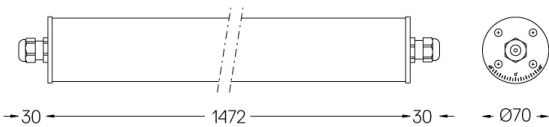

Tubo 70

34W / 4400lm / 3000K / On/Off / Diffuse / 1472mm

62675

Design: Eduardo Souto de Moura
Surface or pendant luminaire with tubular shock-resistant frosted polycarbonate body with 70mm diameter.
Clear polycarbonate end caps with marked installation angles. Supplied with 30mm plastic cable gland that prevents condensation within luminaire. Fitting accessories ordered separately.

LED CRI>80 / >50.000h, L80/B10 / 3-step MacAdam
Power supply included.
IP67 | IK08 | 230Vac | 50/60Hz

LED	3000K	Light Source	Luminaire
Power		34W	40W
Flux		6125lm	4400lm
Efficiency		180lm/W	110lm/W
LOR		-	72%
UGR		-	<25

Beam angle
Diffuse

Application

Weight
1,7Kg

mm

Finishes

● .25 Frost

Mandatory

43707 Surface fitting accessory