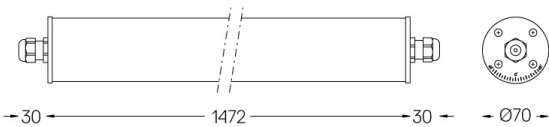

Tubo 70

34W / 4400lm / 3000K / On/Off / Diffuse / 1472mm

62675

Design: Eduardo Souto de Moura
 Surface or pendant luminaire with tubular shock-resistant frosted polycarbonate body with 70mm diameter.
 Clear polycarbonate end caps with marked installation angles. Supplied with 30mm plastic cable gland that prevents condensation within luminaire. Fitting accessories ordered separately.

LED CRI>80 / >50.000h, L80/B10 / 3-step MacAdam
 Power supply included.
 IP67 | IK08 | 230Vac | 50/60Hz

LED	3000K	Light Source	Luminaire
Power		34W	40W
Flux		6125lm	4400lm
Efficiency		180lm/W	110lm/W
LOR		-	72%
UGR		-	<25

Beam angle
Diffuse

Application

Weight
1,7Kg

Finishes

● .25 Frost

Mandatory

43707 Surface fitting accessory
 43709 Pendant fitting accessory

Optional