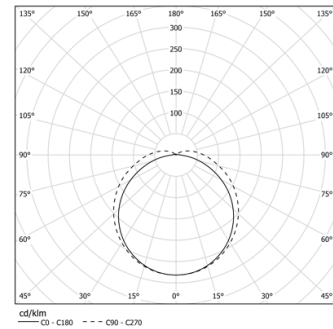

Tubo 70

34W / 4400lm / 3000K / On/Off / Diffuse / 1472mm

62675

Design: Eduardo Souto de Moura
 Surface or pendant luminaire with tubular shock-resistant frosted polycarbonate body with 70mm diameter.
 Clear polycarbonate end caps with marked installation angles. Supplied with 30mm plastic cable gland that prevents condensation within luminaire. Fitting accessories ordered separately.

LED CRI>80 / >50.000h, L80/B10 / 3-step MacAdam
 Power supply included.
 IP67 | IK08 | 230Vac | 50/60Hz

LED	3000K	Light Source	Luminaire
Power		34W	40W
Flux		6125lm	4400lm
Efficiency		180lm/W	110lm/W
LOR		-	72%
UGR		-	<25

Beam angle
Diffuse

Application

Weight
1,7Kg

Finishes

● .25 Frost

Mandatory

43707 Surface fitting accessory
 43709 Pendant fitting accessory

Optional