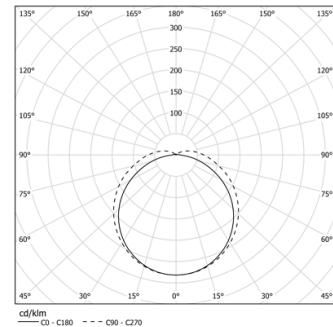

prevents condensation within luminaire.

Fitting accessories ordered separately.

LED CRI>80 / >50.000h, L80/B10 / 3-step MacAdam

Power supply included.

IP67 | IK08 | 230Vac | 50/60Hz

LED	4000K	Light Source	Luminaire
Power	14W	17,1W	
Flux	2600lm	1870lm	
Efficiency	186lm/W	110lm/W	
LOR	-	72%	
UGR	-	<28	

Beam angle
Diffuse

Application

Weight
1,1Kg

Finishes

● .25 Frost

Mandatory

43707 Surface fitting accessory

43711 Pendant fitting accessory