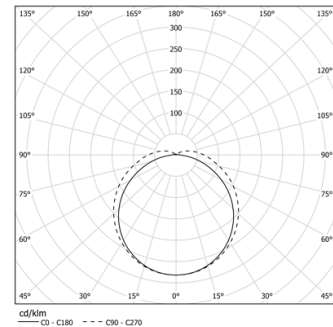

Tubo 70

54W / 7200lm / 4000K / On/Off / Diffuse / 2312mm

62645

Design: Eduardo Souto de Moura

Surface or pendant luminaire with tubular shock-resistant frosted polycarbonate body with 70mm diameter.

Clear polycarbonate end caps with marked installation angles. Supplied with 30mm plastic cable gland that

prevents condensation within luminaire.

Fitting accessories ordered separately.

LED CRI>80 / >50.000h, L80/B10 / 3-step MacAdam

Power supply included.

IP67 | IK08 | 230Vac | 50/60Hz

LED	4000K	Light Source	Luminaire
Power		54W	63,5W
Flux		10000lm	7200lm
Efficiency		185lm/W	113lm/W
LOR		-	72%
UGR		-	<28

Beam angle
Diffuse

Application

Weight
2,6Kg

mm

Finishes

● .25 Frost

Mandatory

43708 Surface fitting accessory (>2000mm)