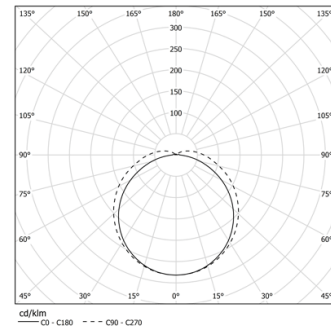

## Tubo 70

34W / 4675lm / 4000K / On/Off / Diffuse / 1472mm

62643

Design: Eduardo Souto de Moura  
Surface or pendant luminaire with tubular shock-resistant frosted polycarbonate body with 70mm diameter.  
Clear polycarbonate end caps with marked installation angles. Supplied with 30mm plastic cable gland that prevents condensation within luminaire. Fitting accessories ordered separately.

LED CRI>80 / >50.000h, L80/B10 / 3-step MacAdam  
Power supply included.  
IP67 | IK08 | 230Vac | 50/60Hz

LED	4000K	Light Source	Luminaire
Power		34W	40W
Flux		6500lm	4675lm
Efficiency		191lm/W	117lm/W
LOR		-	72%
UGR		-	<28

Beam angle  
Diffuse

Application

Weight  
1,7Kg

mm

Finishes

● .25 Frost

Mandatory

43707 Surface fitting accessory