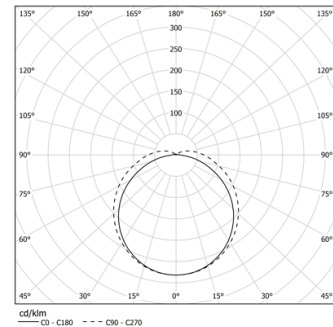

Tubo 70

34W / 4675lm / 4000K / On/Off / Diffuse / 1472mm

62643

Design: Eduardo Souto de Moura

Surface or pendant luminaire with tubular shock-resistant frosted polycarbonate body with 70mm diameter.

Clear polycarbonate end caps with marked installation angles. Supplied with 30mm plastic cable gland that

prevents condensation within luminaire.

Fitting accessories ordered separately.

LED CRI>80 / >50.000h, L80/B10 / 3-step MacAdam

Power supply included.

IP67 | IK08 | 230Vac | 50/60Hz

LED	4000K	Light Source	Luminaire
Power		34W	40W
Flux		6500lm	4675lm
Efficiency		191lm/W	117lm/W
LOR		-	72%
UGR		-	<28

Beam angle
Diffuse

Application

Weight
1,7Kg

mm

Finishes

● .25 Frost

Mandatory

43707 Surface fitting accessory