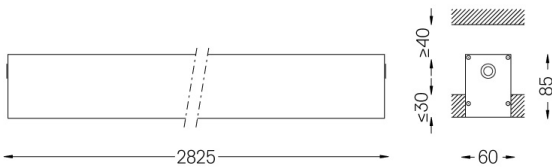

Power supply included.

IP54 | 230Vac | 50/60Hz

LED	4000K	Light Source	Luminaire
Power	68W	80W	
Flux	13000lm	6250lm	
Efficiency	191lm/W	78lm/W	
LOR	-	48%	
UGR	-	<25	

Beam angle  
Diffuse

Application

Weight  
6,2Kg

62x2827

Finishes

- .01 White / RAL 9010
- .02 Black / RAL 9005
- .10 Anodised aluminium

Mandatory

59024 Recessed trimless fitting accessory

O/M recommends that any false ceilings intended for recessed products should be installed only after the products to be used have been chosen. The same applies when preparing openings for this type of product. O/M recommends reinforcing false ceilings close to any such openings, in accordance with the characteristics of the product to be recessed. The cutout dimensions are for plasterboard ceilings. For other type of material please contact: support@om-light.com