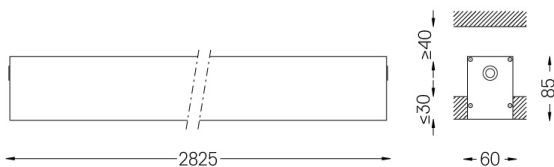

Power supply included.

IP54 | 230Vac | 50/60Hz

LED	4000K	Light Source	Luminaire
Power	68W		80W
Flux	13000lm		6250lm
Efficiency	191lm/W		78lm/W
LOR	-		48%
UGR	-		<25

Beam angle  
Diffuse

Application

Weight  
6,2Kg

62x2827

Finishes

- .01 White / RAL 9010
- .02 Black / RAL 9005
- .10 Anodised aluminium

Mandatory

59024 Recessed trimless fitting accessory

O/M recommends that any false ceilings intended for recessed products should be installed only after the products to be used have been chosen. The same applies when preparing openings for this type of product. O/M recommends reinforcing false ceilings close to any such openings, in accordance with the characteristics of the product to be recessed. The cutout dimensions are for plasterboard ceilings. For other type of material please contact: support@om-light.com