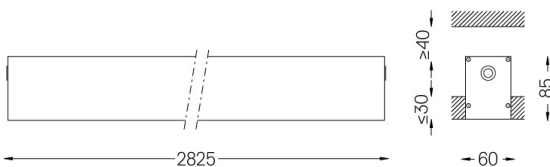

Power supply included.

IP54 | 230Vac | 50/60Hz

LED	4000K	Light Source	Luminaire
Power		68W	80W
Flux		13000lm	6250lm
Efficiency		191lm/W	78lm/W
LOR		-	48%
UGR		-	<25

Beam angle  
Diffuse

Application

Weight  
6,2Kg

62x2827

Finishes

- .01 White / RAL 9010
- .02 Black / RAL 9005
- .10 Anodised aluminium

Mandatory

59024 Recessed trimless fitting accessory

O/M recommends that any false ceilings intended for recessed products should be installed only after the products to be used have been chosen. The same applies when preparing openings for this type of product. O/M recommends reinforcing false ceilings close to any such openings, in accordance with the characteristics of the product to be recessed. The cutout dimensions are for plasterboard ceilings. For other type of material please contact: support@om-light.com