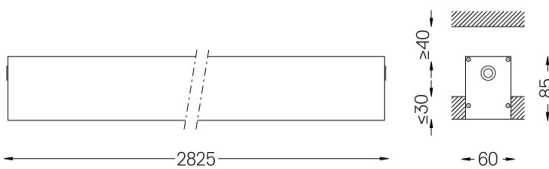

Power supply included.

IP54 | 230Vac | 50/60Hz

LED	4000K	Light Source	Luminaire
Power		40W	47,1W
Flux		7550lm	3630lm
Efficiency		189lm/W	77lm/W
LOR		-	48%
UGR		-	<25

Beam angle
Diffuse

Application

Weight
6,2Kg

62x2827

Finishes

- .01 White / RAL 9010
- .02 Black / RAL 9005
- .10 Anodised aluminium

Mandatory

59024 Recessed trimless fitting accessory

O/M recommends that any false ceilings intended for recessed products should be installed only after the products to be used have been chosen. The same applies when preparing openings for this type of product. O/M recommends reinforcing false ceilings close to any such openings, in accordance with the characteristics of the product to be recessed. The cutout dimensions are for plasterboard ceilings. For other type of material please contact: support@om-light.com