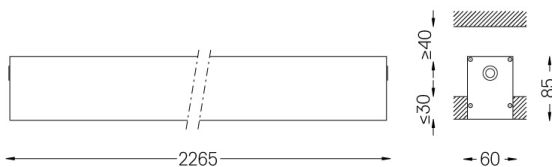

Power supply included.

IP54 | 230Vac | 50/60Hz

LED	4000K	Light Source	Luminaire
Power		54W	63,5W
Flux		10400lm	5000lm
Efficiency		193lm/W	79lm/W
LOR		-	48%
UGR		-	<25

Beam angle
Diffuse

Application

Weight
5Kg

62x2267

Finishes

- .01 White / RAL 9010
- .02 Black / RAL 9005
- .10 Anodised aluminium

Mandatory

59024 Recessed trimless fitting accessory

O/M recommends that any false ceilings intended for recessed products should be installed only after the products to be used have been chosen. The same applies when preparing openings for this type of product. O/M recommends reinforcing false ceilings close to any such openings, in accordance with the characteristics of the product to be recessed. The cutout dimensions are for plasterboard ceilings. For other type of material please contact: support@om-light.com