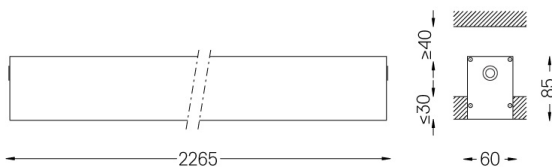

Power supply included.

IP54 | 230Vac | 50/60Hz

LED	4000K	Light Source	Luminaire
Power	32W		37,6W
Flux	6040lm		2900lm
Efficiency	189lm/W		77lm/W
LOR	-		48%
UGR	-		<25

Beam angle
Diffuse

Application

Weight
5Kg

62x2267

Finishes

- .01 White / RAL 9010
- .02 Black / RAL 9005
- .10 Anodised aluminium

Mandatory

59024 Recessed trimless fitting accessory

O/M recommends that any false ceilings intended for recessed products should be installed only after the products to be used have been chosen. The same applies when preparing openings for this type of product. O/M recommends reinforcing false ceilings close to any such openings, in accordance with the characteristics of the product to be recessed. The cutout dimensions are for plasterboard ceilings. For other type of material please contact: support@om-light.com