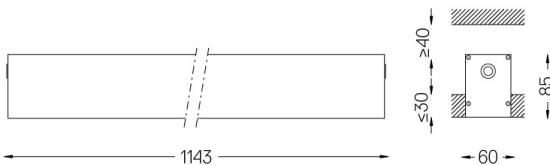

Power supply included.

IP54 | 230Vac | 50/60Hz

LED	4000K	Light Source	Luminaire
Power	27W		32,9W
Flux	5200lm		2500lm
Efficiency	193lm/W		76lm/W
LOR	-		48%
UGR	-		<25

Beam angle  
Diffuse

Application

Weight  
2,5Kg

62x1145

Finishes

- .01 White / RAL 9010
- .02 Black / RAL 9005
- .10 Anodised aluminium

Mandatory

59024 Recessed trimless fitting accessory

O/M recommends that any false ceilings intended for recessed products should be installed only after the products to be used have been chosen. The same applies when preparing openings for this type of product. O/M recommends reinforcing false ceilings close to any such openings, in accordance with the characteristics of the product to be recessed. The cutout dimensions are for plasterboard ceilings. For other type of material please contact: support@om-light.com