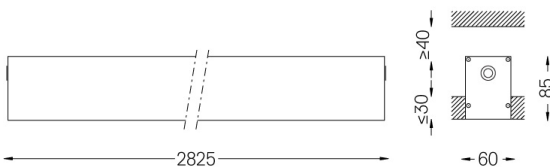

Power supply included.

IP54 | 230Vac | 50/60Hz

LED	4000K	Light Source	Luminaire
Power		68W	80W
Flux		13000lm	6250lm
Efficiency		191lm/W	78lm/W
LOR		-	48%
UGR		-	<25

Beam angle
Diffuse

Application

Weight
6,2Kg

62x2827

Finishes

- .01 White / RAL 9010
- .02 Black / RAL 9005
- .10 Anodised aluminium

Mandatory

59024 Recessed trimless fitting accessory

O/M recommends that any false ceilings intended for recessed products should be installed only after the products to be used have been chosen. The same applies when preparing openings for this type of product. O/M recommends reinforcing false ceilings close to any such openings, in accordance with the characteristics of the product to be recessed. The cutout dimensions are for plasterboard ceilings. For other type of material please contact: support@om-light.com