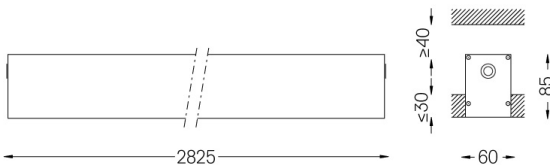

Power supply included.

IP54 | 230Vac | 50/60Hz

LED	4000K	Light Source	Luminaire
Power		40W	47,1W
Flux		7550lm	3630lm
Efficiency		189lm/W	77lm/W
LOR		-	48%
UGR		-	<25

Beam angle  
Diffuse

Application

Weight  
6,2Kg

62x2827

Finishes

- .01 White / RAL 9010
- .02 Black / RAL 9005
- .10 Anodised aluminium

Mandatory

59024 Recessed trimless fitting accessory

O/M recommends that any false ceilings intended for recessed products should be installed only after the products to be used have been chosen. The same applies when preparing openings for this type of product. O/M recommends reinforcing false ceilings close to any such openings, in accordance with the characteristics of the product to be recessed. The cutout dimensions are for plasterboard ceilings. For other type of material please contact: support@om-light.com