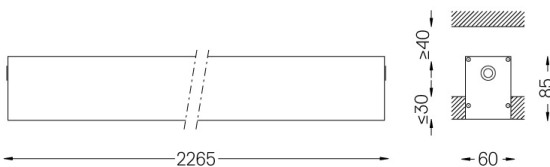

Power supply included.

IP54 | 230Vac | 50/60Hz

LED	4000K	Light Source	Luminaire
Power		54W	63,5W
Flux		10400lm	5000lm
Efficiency		193lm/W	79lm/W
LOR		-	48%
UGR		-	<25

Beam angle  
Diffuse

Application

Weight  
5Kg

62x2267

Finishes

- .01 White / RAL 9010
- .02 Black / RAL 9005
- .10 Anodised aluminium

Mandatory

59024 Recessed trimless fitting accessory

O/M recommends that any false ceilings intended for recessed products should be installed only after the products to be used have been chosen. The same applies when preparing openings for this type of product. O/M recommends reinforcing false ceilings close to any such openings, in accordance with the characteristics of the product to be recessed. The cutout dimensions are for plasterboard ceilings. For other type of material please contact: support@om-light.com