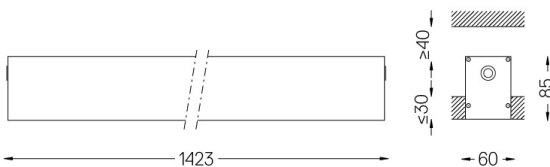

Power supply included.

IP54 | 230Vac | 50/60Hz

LED	4000K	Light Source	Luminaire
Power		34W	40W
Flux		6500lm	3125lm
Efficiency		191lm/W	78lm/W
LOR		-	48%
UGR		-	<25

Beam angle
Diffuse

Application

Weight
3,1Kg

62x1425

Finishes

- .01 White / RAL 9010
- .02 Black / RAL 9005
- .10 Anodised aluminium

Mandatory

59024 Recessed trimless fitting accessory

O/M recommends that any false ceilings intended for recessed products should be installed only after the products to be used have been chosen. The same applies when preparing openings for this type of product. O/M recommends reinforcing false ceilings close to any such openings, in accordance with the characteristics of the product to be recessed. The cutout dimensions are for plasterboard ceilings. For other type of material please contact: support@om-light.com