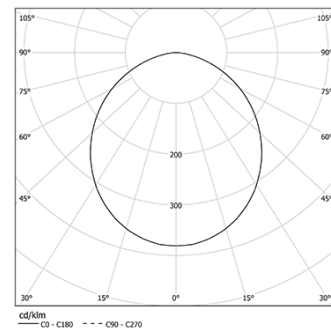

Power supply included.

IP54 | 230Vac | 50/60Hz

LED	4000K	Light Source	Luminaire
Power		34W	40W
Flux		6500lm	3125lm
Efficiency		191lm/W	78lm/W
LOR		-	48%
UGR		-	<25

Beam angle
Diffuse

Application

Weight
3,1Kg