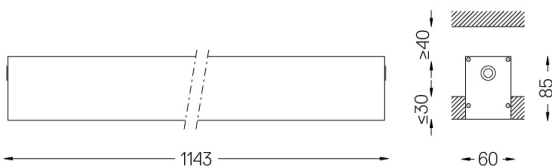

Power supply included.

IP54 | 230Vac | 50/60Hz

LED	4000K	Light Source	Luminaire
Power	27W		32,9W
Flux	5200lm		2500lm
Efficiency	193lm/W		76lm/W
LOR	-		48%
UGR	-		<25

Beam angle
Diffuse

Application

Weight
2,5Kg

62x1145

Finishes

- .01 White / RAL 9010
- .02 Black / RAL 9005
- .10 Anodised aluminium

Mandatory

59024 Recessed trimless fitting accessory

O/M recommends that any false ceilings intended for recessed products should be installed only after the products to be used have been chosen. The same applies when preparing openings for this type of product. O/M recommends reinforcing false ceilings close to any such openings, in accordance with the characteristics of the product to be recessed. The cutout dimensions are for plasterboard ceilings. For other type of material please contact: support@om-light.com