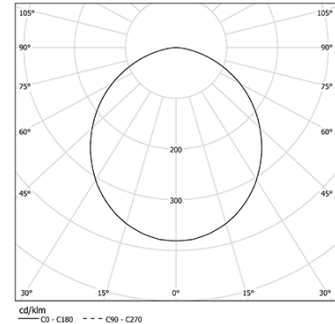

Power supply included.

IP54 | 230Vac | 50/60Hz

LED	3000K	Light Source	Luminaire
Power	68W		80W
Flux	12250lm		5850lm
Efficiency	180lm/W		73lm/W
LOR	-		48%
UGR	-		<25

mm

62x2827

Finishes

- .01 White / RAL 9010
- .02 Black / RAL 9005
- .10 Anodised aluminium