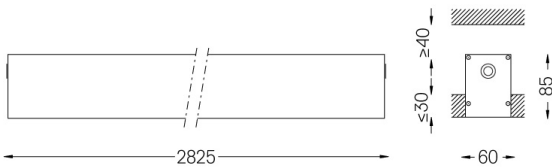

Power supply included.

IP54 | 230Vac | 50/60Hz

LED	3000K	Light Source	Luminaire
Power	68W		80W
Flux	12250lm		5850lm
Efficiency	180lm/W		73lm/W
LOR	-		48%
UGR	-		<25

mm

62x2827

Finishes

- .01 White / RAL 9010
- .02 Black / RAL 9005
- .10 Anodised aluminium