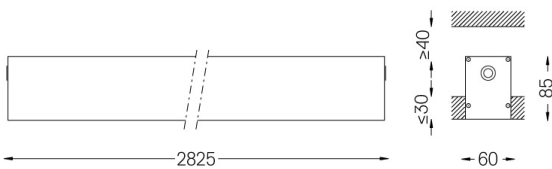

Power supply included.

IP54 | 230Vac | 50/60Hz

LED	3000K	Light Source	Luminaire
Power		40W	47,1W
Flux		7150lm	3450lm
Efficiency		179lm/W	73lm/W
LOR		-	48%
UGR		-	<25

Beam angle
Diffuse

Application

Weight
6,2Kg

62x2827

Finishes

- .01 White / RAL 9010
- .02 Black / RAL 9005
- .10 Anodised aluminium

Mandatory

59024 Recessed trimless fitting accessory

O/M recommends that any false ceilings intended for recessed products should be installed only after the products to be used have been chosen. The same applies when preparing openings for this type of product. O/M recommends reinforcing false ceilings close to any such openings, in accordance with the characteristics of the product to be recessed. The cutout dimensions are for plasterboard ceilings. For other type of material please contact: support@om-light.com