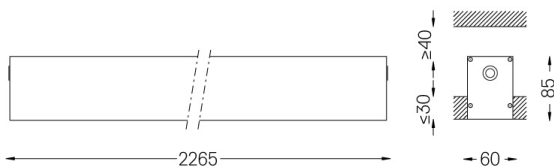

Power supply included.

IP54 | 230Vac | 50/60Hz

LED	3000K	Light Source	Luminaire
Power		54W	63,5W
Flux		9800lm	4680lm
Efficiency		181lm/W	74lm/W
LOR		-	48%
UGR		-	<25

Beam angle
Diffuse

Application

Weight
5Kg

62x2267

Finishes

- .01 White / RAL 9010
- .02 Black / RAL 9005
- .10 Anodised aluminium

Mandatory

59024 Recessed trimless fitting accessory

O/M recommends that any false ceilings intended for recessed products should be installed only after the products to be used have been chosen. The same applies when preparing openings for this type of product. O/M recommends reinforcing false ceilings close to any such openings, in accordance with the characteristics of the product to be recessed. The cutout dimensions are for plasterboard ceilings. For other type of material please contact: support@om-light.com