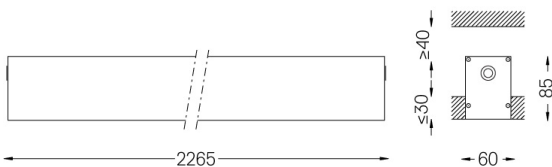

Beam angle  
Diffuse

Application

Weight  
5Kg

62x2267

Finishes

- .01 White / RAL 9010
- .02 Black / RAL 9005
- .10 Anodised aluminium

Mandatory

59024 Recessed trimless fitting accessory