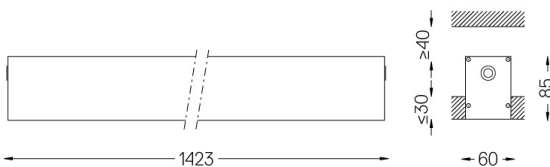

Power supply included.

IP54 | 230Vac | 50/60Hz

LED	3000K	Light Source	Luminaire
Power	34W		40W
Flux	6125lm		2925lm
Efficiency	180lm/W		73lm/W
LOR	-		48%
UGR	-		<25

Beam angle
Diffuse

Application

Weight
3,1Kg

62x1425

Finishes

- .01 White / RAL 9010
- .02 Black / RAL 9005
- .10 Anodised aluminium

Mandatory

59024 Recessed trimless fitting accessory

O/M recommends that any false ceilings intended for recessed products should be installed only after the products to be used have been chosen. The same applies when preparing openings for this type of product. O/M recommends reinforcing false ceilings close to any such openings, in accordance with the characteristics of the product to be recessed. The cutout dimensions are for plasterboard ceilings. For other type of material please contact: support@om-light.com