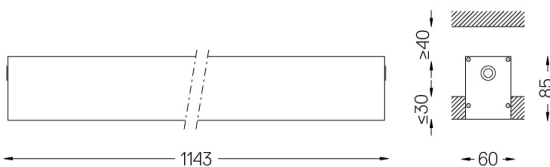

Power supply included.

IP54 | 230Vac | 50/60Hz

LED	3000K	Light Source	Luminaire
Power		27W	32,9W
Flux		4900lm	2340lm
Efficiency		181lm/W	71lm/W
LOR		-	48%
UGR		-	<25

Beam angle
Diffuse

Application

Weight
2,5Kg

62x1145

Finishes

- .01 White / RAL 9010
- .02 Black / RAL 9005
- .10 Anodised aluminium

Mandatory

59024 Recessed trimless fitting accessory

O/M recommends that any false ceilings intended for recessed products should be installed only after the products to be used have been chosen. The same applies when preparing openings for this type of product. O/M recommends reinforcing false ceilings close to any such openings, in accordance with the characteristics of the product to be recessed. The cutout dimensions are for plasterboard ceilings. For other type of material please contact: support@om-light.com