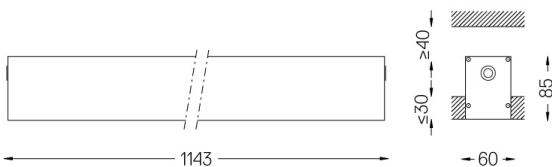

Power supply included.

IP54 | 230Vac | 50/60Hz

LED	3000K	Light Source	Luminaire
Power	27W		32,9W
Flux	4900lm		2340lm
Efficiency	181lm/W		71lm/W
LOR	-		48%
UGR	-		<25

Beam angle
Diffuse

Application

Weight
2,5Kg

62x1145

Finishes

- .01 White / RAL 9010
- .02 Black / RAL 9005
- .10 Anodised aluminium

Mandatory

59024 Recessed trimless fitting accessory

O/M recommends that any false ceilings intended for recessed products should be installed only after the products to be used have been chosen. The same applies when preparing openings for this type of product. O/M recommends reinforcing false ceilings close to any such openings, in accordance with the characteristics of the product to be recessed. The cutout dimensions are for plasterboard ceilings. For other type of material please contact: support@om-light.com