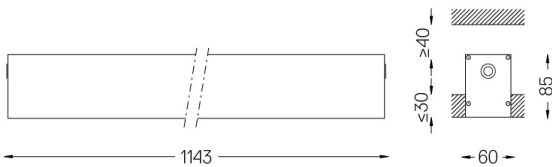

Power supply included.

IP54 | 230Vac | 50/60Hz

LED	3000K	Light Source	Luminaire
Power		27W	32,9W
Flux		4900lm	2340lm
Efficiency		181lm/W	71lm/W
LOR		-	48%
UGR		-	<25

Beam angle
Diffuse

Application

Weight
2,5Kg

62x1145

Finishes

- .01 White / RAL 9010
- .02 Black / RAL 9005
- .10 Anodised aluminium

Mandatory

59024 Recessed trimless fitting accessory

O/M recommends that any false ceilings intended for recessed products should be installed only after the products to be used have been chosen. The same applies when preparing openings for this type of product. O/M recommends reinforcing false ceilings close to any such openings, in accordance with the characteristics of the product to be recessed. The cutout dimensions are for plasterboard ceilings. For other type of material please contact: support@om-light.com