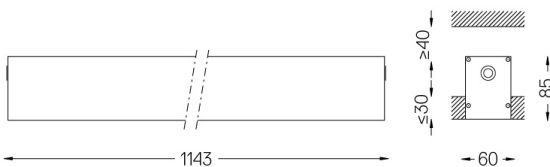

Power supply included.

IP54 | 230Vac | 50/60Hz

LED	3000K	Light Source	Luminaire
Power	16W		19,5W
Flux	2860lm		1380lm
Efficiency	179lm/W		71lm/W
LOR	-		48%
UGR	-		<25

Beam angle
Diffuse

Application

Weight
2,5Kg

62x1145

Finishes

- .01 White / RAL 9010
- .02 Black / RAL 9005
- .10 Anodised aluminium

Mandatory

59024 Recessed trimless fitting accessory

O/M recommends that any false ceilings intended for recessed products should be installed only after the products to be used have been chosen. The same applies when preparing openings for this type of product. O/M recommends reinforcing false ceilings close to any such openings, in accordance with the characteristics of the product to be recessed. The cutout dimensions are for plasterboard ceilings. For other type of material please contact: support@om-light.com