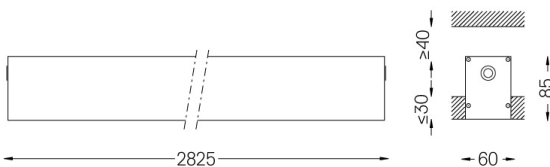

Power supply included.

IP54 | 230Vac | 50/60Hz

LED	3000K	Light Source	Luminaire
Power		68W	80W
Flux		12250lm	5850lm
Efficiency		180lm/W	73lm/W
LOR		-	48%
UGR		-	<25

Beam angle
Diffuse

Application

Weight
6,2Kg

62x2827

Finishes

- .01 White / RAL 9010
- .02 Black / RAL 9005
- .10 Anodised aluminium

Mandatory

59024 Recessed trimless fitting accessory

O/M recommends that any false ceilings intended for recessed products should be installed only after the products to be used have been chosen. The same applies when preparing openings for this type of product. O/M recommends reinforcing false ceilings close to any such openings, in accordance with the characteristics of the product to be recessed. The cutout dimensions are for plasterboard ceilings. For other type of material please contact: support@om-light.com