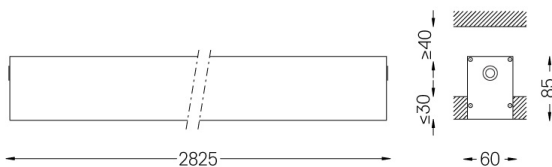

Power supply included.

IP54 | 230Vac | 50/60Hz

LED	3000K	Light Source	Luminaire
Power		40W	47,1W
Flux		7150lm	3450lm
Efficiency		179lm/W	73lm/W
LOR		-	48%
UGR		-	<25

Beam angle
Diffuse

Application

Weight
6,2Kg

62x2827

Finishes

- .01 White / RAL 9010
- .02 Black / RAL 9005
- .10 Anodised aluminium

Mandatory

59024 Recessed trimless fitting accessory

O/M recommends that any false ceilings intended for recessed products should be installed only after the products to be used have been chosen. The same applies when preparing openings for this type of product. O/M recommends reinforcing false ceilings close to any such openings, in accordance with the characteristics of the product to be recessed. The cutout dimensions are for plasterboard ceilings. For other type of material please contact: support@om-light.com