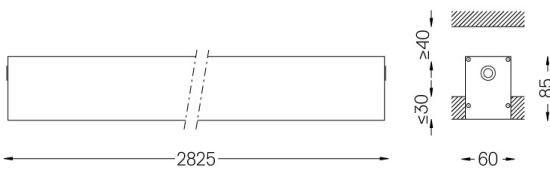

Power supply included.

IP54 | 230Vac | 50/60Hz

LED	3000K	Light Source	Luminaire
Power		40W	47,1W
Flux		7150lm	3450lm
Efficiency		179lm/W	73lm/W
LOR		-	48%
UGR		-	<25

Beam angle
Diffuse

Application

Weight
6,2Kg

62x2827

Finishes

- .01 White / RAL 9010
- .02 Black / RAL 9005
- .10 Anodised aluminium

Mandatory

59024 Recessed trimless fitting accessory

O/M recommends that any false ceilings intended for recessed products should be installed only after the products to be used have been chosen. The same applies when preparing openings for this type of product. O/M recommends reinforcing false ceilings close to any such openings, in accordance with the characteristics of the product to be recessed. The cutout dimensions are for plasterboard ceilings. For other type of material please contact: support@om-light.com