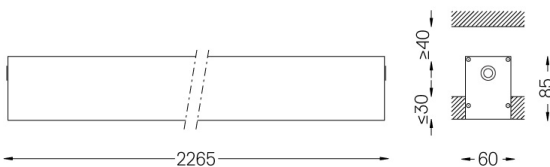

Power supply included.

IP54 | 230Vac | 50/60Hz

LED	3000K	Light Source	Luminaire
Power		54W	63,5W
Flux		9800lm	4680lm
Efficiency		181lm/W	74lm/W
LOR		-	48%
UGR		-	<25

Beam angle  
Diffuse

Application

Weight  
5Kg

62x2267

Finishes

- .01 White / RAL 9010
- .02 Black / RAL 9005
- .10 Anodised aluminium

Mandatory

59024 Recessed trimless fitting accessory

O/M recommends that any false ceilings intended for recessed products should be installed only after the products to be used have been chosen. The same applies when preparing openings for this type of product. O/M recommends reinforcing false ceilings close to any such openings, in accordance with the characteristics of the product to be recessed. The cutout dimensions are for plasterboard ceilings. For other type of material please contact: support@om-light.com