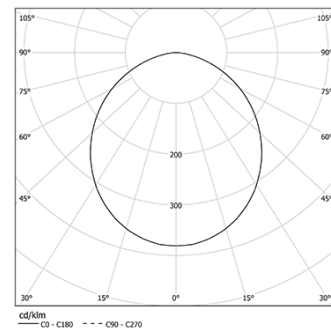

Power supply included.

IP54 | 230Vac | 50/60Hz

LED	3000K	Light Source	Luminaire
Power		54W	63,5W
Flux		9800lm	4680lm
Efficiency		181lm/W	74lm/W
LOR		-	48%
UGR		-	<25

Beam angle  
Diffuse

Application

Weight  
5Kg