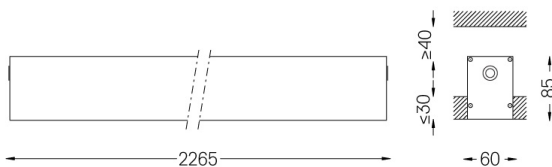

Power supply included.

IP54 | 230Vac | 50/60Hz

LED	3000K	Light Source	Luminaire
Power		54W	63,5W
Flux		9800lm	4680lm
Efficiency		181lm/W	74lm/W
LOR		-	48%
UGR		-	<25

Beam angle
Diffuse

Application

Weight
5Kg

62x2267

Finishes

- .01 White / RAL 9010
- .02 Black / RAL 9005
- .10 Anodised aluminium

Mandatory

59024 Recessed trimless fitting accessory

O/M recommends that any false ceilings intended for recessed products should be installed only after the products to be used have been chosen. The same applies when preparing openings for this type of product. O/M recommends reinforcing false ceilings close to any such openings, in accordance with the characteristics of the product to be recessed. The cutout dimensions are for plasterboard ceilings. For other type of material please contact: support@om-light.com