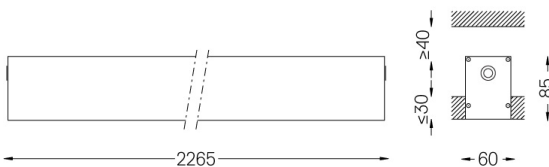

Power supply included.

IP54 | 230Vac | 50/60Hz

LED	3000K	Light Source	Luminaire
Power	32W		37,6W
Flux	5720lm		2760lm
Efficiency	179lm/W		73lm/W
LOR	-		48%
UGR	-		<25

Beam angle  
Diffuse

Application

Weight  
5Kg

62x2267

Finishes

- .01 White / RAL 9010
- .02 Black / RAL 9005
- .10 Anodised aluminium

Mandatory

59024 Recessed trimless fitting accessory

O/M recommends that any false ceilings intended for recessed products should be installed only after the products to be used have been chosen. The same applies when preparing openings for this type of product. O/M recommends reinforcing false ceilings close to any such openings, in accordance with the characteristics of the product to be recessed. The cutout dimensions are for plasterboard ceilings. For other type of material please contact: support@om-light.com