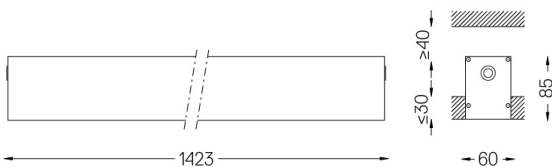

Power supply included.

IP54 | 230Vac | 50/60Hz

LED	3000K	Light Source	Luminaire
Power	34W		40W
Flux	6125lm		2925lm
Efficiency	180lm/W		73lm/W
LOR	-		48%
UGR	-		<25

Beam angle
Diffuse

Application

Weight
3,1Kg

62x1425

Finishes

- .01 White / RAL 9010
- .02 Black / RAL 9005
- .10 Anodised aluminium

Mandatory

59024 Recessed trimless fitting accessory

O/M recommends that any false ceilings intended for recessed products should be installed only after the products to be used have been chosen. The same applies when preparing openings for this type of product. O/M recommends reinforcing false ceilings close to any such openings, in accordance with the characteristics of the product to be recessed. The cutout dimensions are for plasterboard ceilings. For other type of material please contact: support@om-light.com