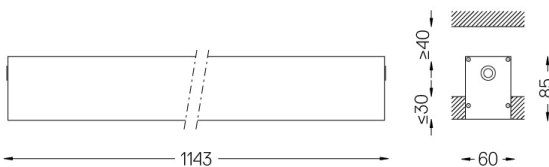

Power supply included.

IP54 | 230Vac | 50/60Hz

LED	3000K	Light Source	Luminaire
Power	27W		32,9W
Flux	4900lm		2340lm
Efficiency	181lm/W		71lm/W
LOR	-		48%
UGR	-		<25

Beam angle
Diffuse

Application

Weight
2,5Kg

62x1145

Finishes

- .01 White / RAL 9010
- .02 Black / RAL 9005
- .10 Anodised aluminium

Mandatory

59024 Recessed trimless fitting accessory

O/M recommends that any false ceilings intended for recessed products should be installed only after the products to be used have been chosen. The same applies when preparing openings for this type of product. O/M recommends reinforcing false ceilings close to any such openings, in accordance with the characteristics of the product to be recessed. The cutout dimensions are for plasterboard ceilings. For other type of material please contact: support@om-light.com