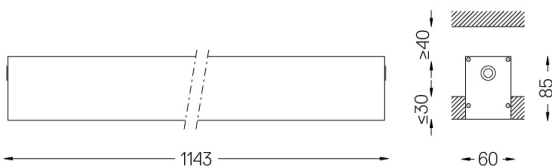

Power supply included.

IP54 | 230Vac | 50/60Hz

LED	3000K	Light Source	Luminaire
Power	16W		19,5W
Flux	2860lm		1380lm
Efficiency	179lm/W		71lm/W
LOR	-		48%
UGR	-		<25

Beam angle
Diffuse

Application

Weight
2,5Kg

62x1145

Finishes

- .01 White / RAL 9010
- .02 Black / RAL 9005
- .10 Anodised aluminium

Mandatory

59024 Recessed trimless fitting accessory

O/M recommends that any false ceilings intended for recessed products should be installed only after the products to be used have been chosen. The same applies when preparing openings for this type of product. O/M recommends reinforcing false ceilings close to any such openings, in accordance with the characteristics of the product to be recessed. The cutout dimensions are for plasterboard ceilings. For other type of material please contact: support@om-light.com