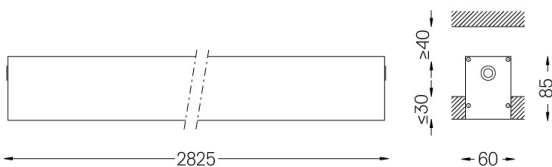

Power supply included.

IP54 | 230Vac | 50/60Hz

LED	2700K	Light Source	Luminaire
Power	68W		80W
Flux	11950lm		5750lm
Efficiency	176lm/W		72lm/W
LOR	-		48%
UGR	-		<25

Beam angle
Diffuse

Application

Weight
6,2Kg

62x2827

Finishes

- .01 White / RAL 9010
- .02 Black / RAL 9005
- .10 Anodised aluminium

Mandatory

59024 Recessed trimless fitting accessory

O/M recommends that any false ceilings intended for recessed products should be installed only after the products to be used have been chosen. The same applies when preparing openings for this type of product. O/M recommends reinforcing false ceilings close to any such openings, in accordance with the characteristics of the product to be recessed. The cutout dimensions are for plasterboard ceilings. For other type of material please contact: support@om-light.com