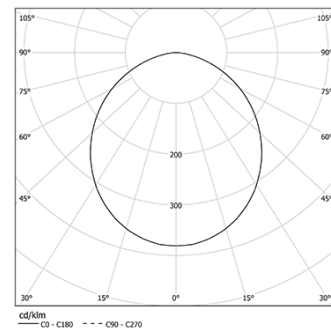

Power supply included.

IP54 | 230Vac | 50/60Hz

LED	2700K	Light Source	Luminaire
Power	68W		80W
Flux	11950lm		5750lm
Efficiency	176lm/W		72lm/W
LOR	-		48%
UGR	-		<25

Beam angle
Diffuse

Application

Weight
6,2Kg