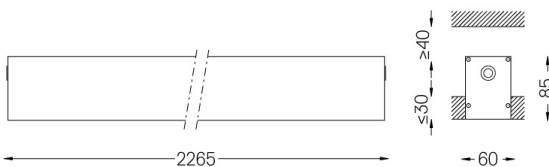

Power supply included.

IP54 | 230Vac | 50/60Hz

LED	2700K	Light Source	Luminaire
Power		54W	63,5W
Flux		9560lm	4600lm
Efficiency		177lm/W	72lm/W
LOR		-	48%
UGR		-	<25

Beam angle
Diffuse

Application

Weight
5Kg

62x2267

Finishes

- .01 White / RAL 9010
- .02 Black / RAL 9005
- .10 Anodised aluminium

Mandatory

59024 Recessed trimless fitting accessory

O/M recommends that any false ceilings intended for recessed products should be installed only after the products to be used have been chosen. The same applies when preparing openings for this type of product. O/M recommends reinforcing false ceilings close to any such openings, in accordance with the characteristics of the product to be recessed. The cutout dimensions are for plasterboard ceilings. For other type of material please contact: support@om-light.com