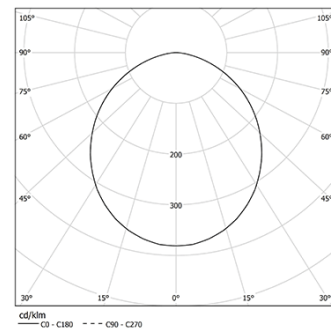

Power supply included.

IP54 | 230Vac | 50/60Hz

LED	2700K	Light Source	Luminaire
Power	32W		37,6W
Flux	5600lm		2680lm
Efficiency	175lm/W		71lm/W
LOR	-		48%
UGR	-		<25

Beam angle
Diffuse

Application

Weight
5Kg