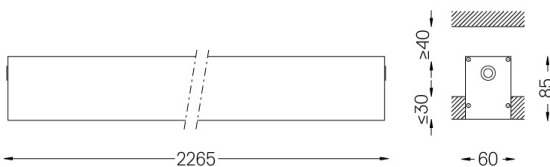

Power supply included.

IP54 | 230Vac | 50/60Hz

LED	2700K	Light Source	Luminaire
Power	32W		37,6W
Flux	5600lm		2680lm
Efficiency	175lm/W		71lm/W
LOR	-		48%
UGR	-		<25

Beam angle
Diffuse

Application

Weight
5Kg

62x2267

Finishes

- .01 White / RAL 9010
- .02 Black / RAL 9005
- .10 Anodised aluminium

Mandatory

59024 Recessed trimless fitting accessory

O/M recommends that any false ceilings intended for recessed products should be installed only after the products to be used have been chosen. The same applies when preparing openings for this type of product. O/M recommends reinforcing false ceilings close to any such openings, in accordance with the characteristics of the product to be recessed. The cutout dimensions are for plasterboard ceilings. For other type of material please contact: support@om-light.com