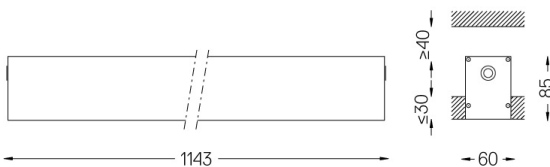

Power supply included.

IP54 | 230Vac | 50/60Hz

LED	2700K	Light Source	Luminaire
Power	27W		32,9W
Flux	4780lm		2300lm
Efficiency	177lm/W		70lm/W
LOR	-		48%
UGR	-		<25

Beam angle
Diffuse

Application

Weight
2,5Kg

62x1145

Finishes

- .01 White / RAL 9010
- .02 Black / RAL 9005
- .10 Anodised aluminium

Mandatory

59024 Recessed trimless fitting accessory

O/M recommends that any false ceilings intended for recessed products should be installed only after the products to be used have been chosen. The same applies when preparing openings for this type of product. O/M recommends reinforcing false ceilings close to any such openings, in accordance with the characteristics of the product to be recessed. The cutout dimensions are for plasterboard ceilings. For other type of material please contact: support@om-light.com