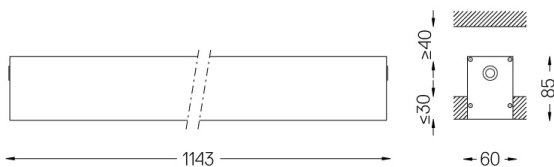

Power supply included.

IP54 | 230Vac | 50/60Hz

LED	2700K	Light Source	Luminaire
Power	27W		32,9W
Flux	4780lm		2300lm
Efficiency	177lm/W		70lm/W
LOR	-		48%
UGR	-		<25

Beam angle
Diffuse

Application

Weight
2,5Kg

62x1145

Finishes

- .01 White / RAL 9010
- .02 Black / RAL 9005
- .10 Anodised aluminium

Mandatory

59024 Recessed trimless fitting accessory

O/M recommends that any false ceilings intended for recessed products should be installed only after the products to be used have been chosen. The same applies when preparing openings for this type of product. O/M recommends reinforcing false ceilings close to any such openings, in accordance with the characteristics of the product to be recessed. The cutout dimensions are for plasterboard ceilings. For other type of material please contact: support@om-light.com