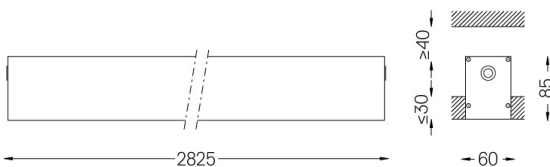

Power supply included.

IP54 | 230Vac | 50/60Hz

LED	2700K	Light Source	Luminaire
Power	68W	80W	
Flux	11950lm	5750lm	
Efficiency	176lm/W	72lm/W	
LOR	-	48%	
UGR	-	<25	

Beam angle
Diffuse

Application

Weight
6,2Kg

62x2827

Finishes

- .01 White / RAL 9010
- .02 Black / RAL 9005
- .10 Anodised aluminium

Mandatory

59024 Recessed trimless fitting accessory

O/M recommends that any false ceilings intended for recessed products should be installed only after the products to be used have been chosen. The same applies when preparing openings for this type of product. O/M recommends reinforcing false ceilings close to any such openings, in accordance with the characteristics of the product to be recessed. The cutout dimensions are for plasterboard ceilings. For other type of material please contact: support@om-light.com