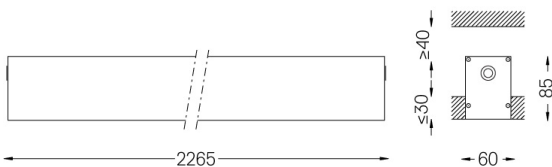

Power supply included.

IP54 | 230Vac | 50/60Hz

LED	2700K	Light Source	Luminaire
Power		54W	63,5W
Flux		9560lm	4600lm
Efficiency		177lm/W	72lm/W
LOR		-	48%
UGR		-	<25

Beam angle  
Diffuse

Application

Weight  
4,9Kg

62x2267

Finishes

- .01 White / RAL 9010
- .02 Black / RAL 9005
- .10 Anodised aluminium

Mandatory

59024 Recessed trimless fitting accessory

O/M recommends that any false ceilings intended for recessed products should be installed only after the products to be used have been chosen. The same applies when preparing openings for this type of product. O/M recommends reinforcing false ceilings close to any such openings, in accordance with the characteristics of the product to be recessed. The cutout dimensions are for plasterboard ceilings. For other type of material please contact: support@om-light.com