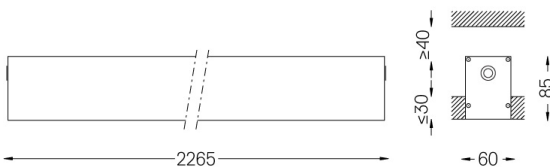

Power supply included.

IP54 | 230Vac | 50/60Hz

LED	2700K	Light Source	Luminaire
Power	32W		37,6W
Flux	5600lm		2680lm
Efficiency	175lm/W		71lm/W
LOR	-		48%
UGR	-		<25

Beam angle  
Diffuse

Application

Weight  
4,9Kg

62x2267

Finishes

- .01 White / RAL 9010
- .02 Black / RAL 9005
- .10 Anodised aluminium

Mandatory

59024 Recessed trimless fitting accessory

O/M recommends that any false ceilings intended for recessed products should be installed only after the products to be used have been chosen. The same applies when preparing openings for this type of product. O/M recommends reinforcing false ceilings close to any such openings, in accordance with the characteristics of the product to be recessed. The cutout dimensions are for plasterboard ceilings. For other type of material please contact: support@om-light.com