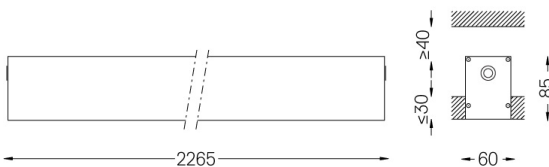

Power supply included.

IP54 | 230Vac | 50/60Hz

LED	2700K	Light Source	Luminaire
Power	32W		37,6W
Flux	5600lm		2680lm
Efficiency	175lm/W		71lm/W
LOR	-		48%
UGR	-		<25

Beam angle  
Diffuse

Application

Weight  
4,9Kg

62x2267

Finishes

- .01 White / RAL 9010
- .02 Black / RAL 9005
- .10 Anodised aluminium

Mandatory

59024 Recessed trimless fitting accessory

O/M recommends that any false ceilings intended for recessed products should be installed only after the products to be used have been chosen. The same applies when preparing openings for this type of product. O/M recommends reinforcing false ceilings close to any such openings, in accordance with the characteristics of the product to be recessed. The cutout dimensions are for plasterboard ceilings. For other type of material please contact: support@om-light.com