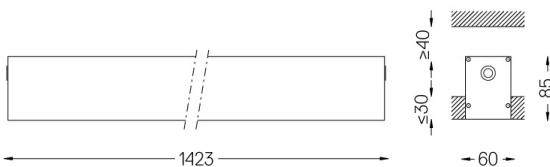

Power supply included.

IP54 | 230Vac | 50/60Hz

LED	2700K	Light Source	Luminaire
Power	34W		40W
Flux	5975lm		2875lm
Efficiency	176lm/W		72lm/W
LOR	-		48%
UGR	-		<25

Beam angle
Diffuse

Application

Weight
3,1Kg

62x1425

Finishes

- .01 White / RAL 9010
- .02 Black / RAL 9005
- .10 Anodised aluminium

Mandatory

59024 Recessed trimless fitting accessory

O/M recommends that any false ceilings intended for recessed products should be installed only after the products to be used have been chosen. The same applies when preparing openings for this type of product. O/M recommends reinforcing false ceilings close to any such openings, in accordance with the characteristics of the product to be recessed. The cutout dimensions are for plasterboard ceilings. For other type of material please contact: support@om-light.com