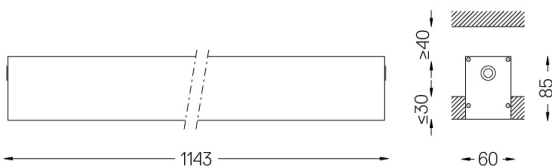

Power supply included.

IP54 | 230Vac | 50/60Hz

LED	2700K	Light Source	Luminaire
Power	27W		32,9W
Flux	4780lm		2300lm
Efficiency	177lm/W		70lm/W
LOR	-		48%
UGR	-		<25

Beam angle  
Diffuse

Application

Weight  
2,5Kg

62x1145

Finishes

- .01 White / RAL 9010
- .02 Black / RAL 9005
- .10 Anodised aluminium

Mandatory

59024 Recessed trimless fitting accessory

O/M recommends that any false ceilings intended for recessed products should be installed only after the products to be used have been chosen. The same applies when preparing openings for this type of product. O/M recommends reinforcing false ceilings close to any such openings, in accordance with the characteristics of the product to be recessed. The cutout dimensions are for plasterboard ceilings. For other type of material please contact: support@om-light.com