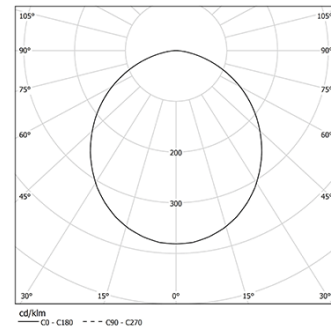

IP42 | 230Vac | 50/60Hz

LED	4000K	Light Source	Luminaire
Power	32W		37,6W
Flux	6040lm		2900lm
Efficiency	189lm/W		77lm/W
LOR	-		48%
UGR	-		<25

Beam angle
Diffuse

Application

Weight
5Kg

62x2267

Finishes

- .01 White / RAL 9010
- .02 Black / RAL 9005
- .10 Anodised aluminium