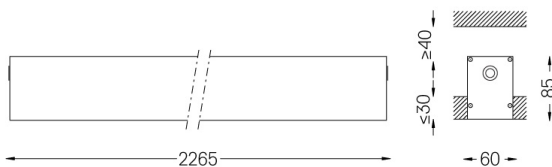

## U60 Recessed trimless

32W / 2900lm / 4000K / On/Off / Diffuse /  
2265mm

61548

Design: Eduardo Souto de Moura

Recessed trimless luminaire with housing made of aluminium profile with 25micron maximum corrosion resistance anodization with matt finish or with textured electrostatic 100% polyester paint. Frosted polycarbonate diffuser with user friendly clipping system and double fitting system: flushed or recessed.

IP42 | 230Vac | 50/60Hz

LED	4000K	Light Source	Luminaire
Power	32W		37,6W
Flux	6040lm		2900lm
Efficiency	189lm/W		77lm/W
LOR	-		48%
UGR	-		<25

Beam angle  
Diffuse

Application

Weight  
5Kg

62x2267

Finishes

- .01 White / RAL 9010
- .02 Black / RAL 9005
- .10 Anodised aluminium