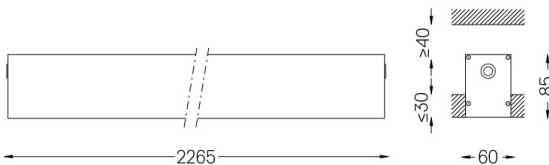

U60 Recessed trimless

32W / 2900lm / 4000K / On/Off / Diffuse /
2265mm

61548

Design: Eduardo Souto de Moura

Recessed trimless luminaire with housing made of aluminium profile with 25micron maximum corrosion resistance anodization with matt finish or with textured electrostatic 100% polyester paint. Frosted polycarbonate diffuser with user friendly clipping system and double fitting system: flushed or recessed.

IP42 | 230Vac | 50/60Hz

LED	4000K	Light Source	Luminaire
Power	32W		37,6W
Flux	6040lm		2900lm
Efficiency	189lm/W		77lm/W
LOR	-		48%
UGR	-		<25

Beam angle
Diffuse

Application

Weight
5Kg

62x2267

Finishes

- .01 White / RAL 9010
- .02 Black / RAL 9005
- .10 Anodised aluminium