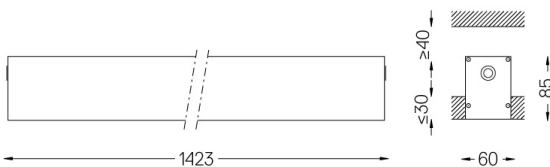

U60 Recessed trimless

34W / 3125lm / 4000K / On/Off / Diffuse /
1423mm

61547

Design: Eduardo Souto de Moura

Recessed trimless luminaire with housing made of aluminium profile with 25micron maximum corrosion resistance anodization with matt finish or with textured electrostatic 100% polyester paint. Frosted polycarbonate diffuser with user friendly clipping system and double fitting system: flushed or recessed.

IP42 | 230Vac | 50/60Hz

LED	4000K	Light Source	Luminaire
Power	34W		40W
Flux	6500lm		3125lm
Efficiency	191lm/W		78lm/W
LOR	-		48%
UGR	-		<25

Beam angle
Diffuse

Application

Weight
3,1Kg

62x1425

Finishes

- .01 White / RAL 9010
- .02 Black / RAL 9005
- .10 Anodised aluminium