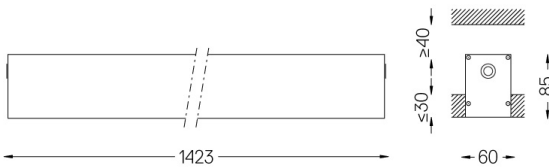

U60 Recessed trimless

34W / 3125lm / 4000K / On/Off / Diffuse /
1423mm

61547

Design: Eduardo Souto de Moura

Recessed trimless luminaire with housing made of aluminium profile with 25micron maximum corrosion resistance anodization with matt finish or with textured electrostatic 100% polyester paint. Frosted polycarbonate diffuser with user friendly clipping system and double fitting system: flushed or recessed.

IP42 | 230Vac | 50/60Hz

LED	4000K	Light Source	Luminaire
Power	34W		40W
Flux	6500lm		3125lm
Efficiency	191lm/W		78lm/W
LOR	-		48%
UGR	-		<25

Beam angle
Diffuse

Application

Weight
3,1Kg

62x1425

Finishes

- .01 White / RAL 9010
- .02 Black / RAL 9005
- .10 Anodised aluminium