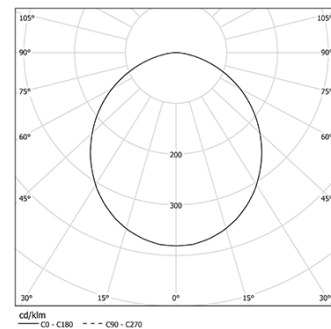

IP42 | 230Vac | 50/60Hz

LED	4000K	Light Source	Luminaire
Power	16W		19,5W
Flux	3020lm		1450lm
Efficiency	189lm/W		74lm/W
LOR	-		48%
UGR	-		<25

Beam angle
Diffuse

Application

Weight
2,5Kg

62x1145

Finishes

- .01 White / RAL 9010
- .02 Black / RAL 9005
- .10 Anodised aluminium