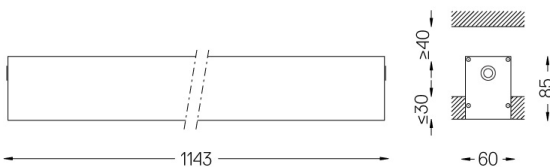

IP42 | 230Vac | 50/60Hz

LED	4000K	Light Source	Luminaire
Power	16W		19,5W
Flux	3020lm		1450lm
Efficiency	189lm/W		74lm/W
LOR	-		48%
UGR	-		<25

Beam angle
Diffuse

Application

Weight
2,5Kg

62x1145

Finishes

- .01 White / RAL 9010
- .02 Black / RAL 9005
- .10 Anodised aluminium