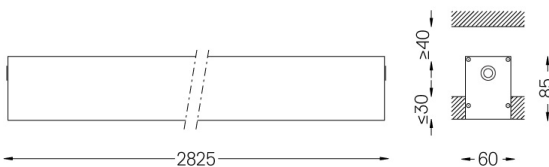

U60 Recessed trimless

40W / 3450lm / 3000K / On/Off / Diffuse /
2825mm

61534

Design: Eduardo Souto de Moura

Recessed trimless luminaire with housing made of aluminium profile with 25micron maximum corrosion resistance anodization with matt finish or with textured electrostatic 100% polyester paint. Frosted polycarbonate diffuser with user friendly clipping system and double fitting system: flushed or recessed.

IP42 | 230Vac | 50/60Hz

LED	3000K	Light Source	Luminaire
Power		40W	47,1W
Flux		7150lm	3450lm
Efficiency		179lm/W	73lm/W
LOR		-	48%
UGR		-	<25

Beam angle
Diffuse

Application

Weight
6,2Kg

62x2827

Finishes

- .01 White / RAL 9010
- .02 Black / RAL 9005
- .10 Anodised aluminium