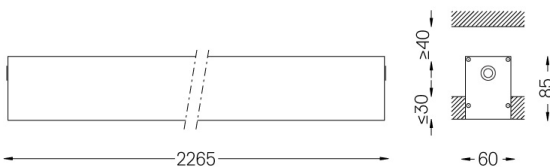

U60 Recessed trimless

54W / 4680lm / 3000K / On/Off / Diffuse /
2265mm

61533

Design: Eduardo Souto de Moura

Recessed trimless luminaire with housing made of aluminium profile with 25micron maximum corrosion resistance anodization with matt finish or with textured electrostatic 100% polyester paint. Frosted polycarbonate diffuser with user friendly clipping system and double fitting system: flushed or recessed.

IP42 | 230Vac | 50/60Hz

LED	3000K	Light Source	Luminaire
Power	54W		63,5W
Flux	9800lm		4680lm
Efficiency	181lm/W		74lm/W
LOR	-		48%
UGR	-		<25

Beam angle
Diffuse

Application

Weight
5Kg

62x2267

Finishes

- .01 White / RAL 9010
- .02 Black / RAL 9005
- .10 Anodised aluminium