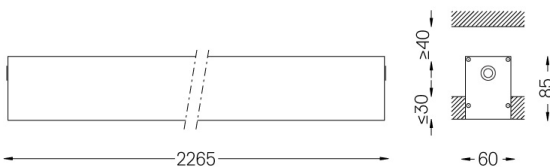

## U60 Recessed trimless

54W / 4680lm / 3000K / On/Off / Diffuse /  
2265mm

61533

Design: Eduardo Souto de Moura

Recessed trimless luminaire with housing made of aluminium profile with 25micron maximum corrosion resistance anodization with matt finish or with textured electrostatic 100% polyester paint. Frosted polycarbonate diffuser with user friendly clipping system and double fitting system: flushed or recessed.

IP42 | 230Vac | 50/60Hz

LED	3000K	Light Source	Luminaire
Power	54W		63,5W
Flux	9800lm		4680lm
Efficiency	181lm/W		74lm/W
LOR	-		48%
UGR	-		<25

Beam angle  
Diffuse

Application

Weight  
5Kg

62x2267

Finishes

- .01 White / RAL 9010
- .02 Black / RAL 9005
- .10 Anodised aluminium