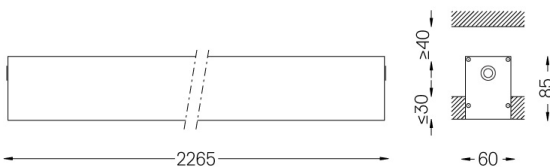

U60 Recessed trimless

32W / 2760lm / 3000K / On/Off / Diffuse /
2265mm

61532

Design: Eduardo Souto de Moura

Recessed trimless luminaire with housing made of aluminium profile with 25micron maximum corrosion resistance anodization with matt finish or with textured electrostatic 100% polyester paint. Frosted polycarbonate diffuser with user friendly clipping system and double fitting system: flushed or recessed.

IP42 | 230Vac | 50/60Hz

LED	3000K	Light Source	Luminaire
Power		32W	37,6W
Flux		5720lm	2760lm
Efficiency		179lm/W	73lm/W
LOR		-	48%
UGR		-	<25

Beam angle
Diffuse

Application

Weight
5Kg

62x2267

Finishes

- .01 White / RAL 9010
- .02 Black / RAL 9005
- .10 Anodised aluminium